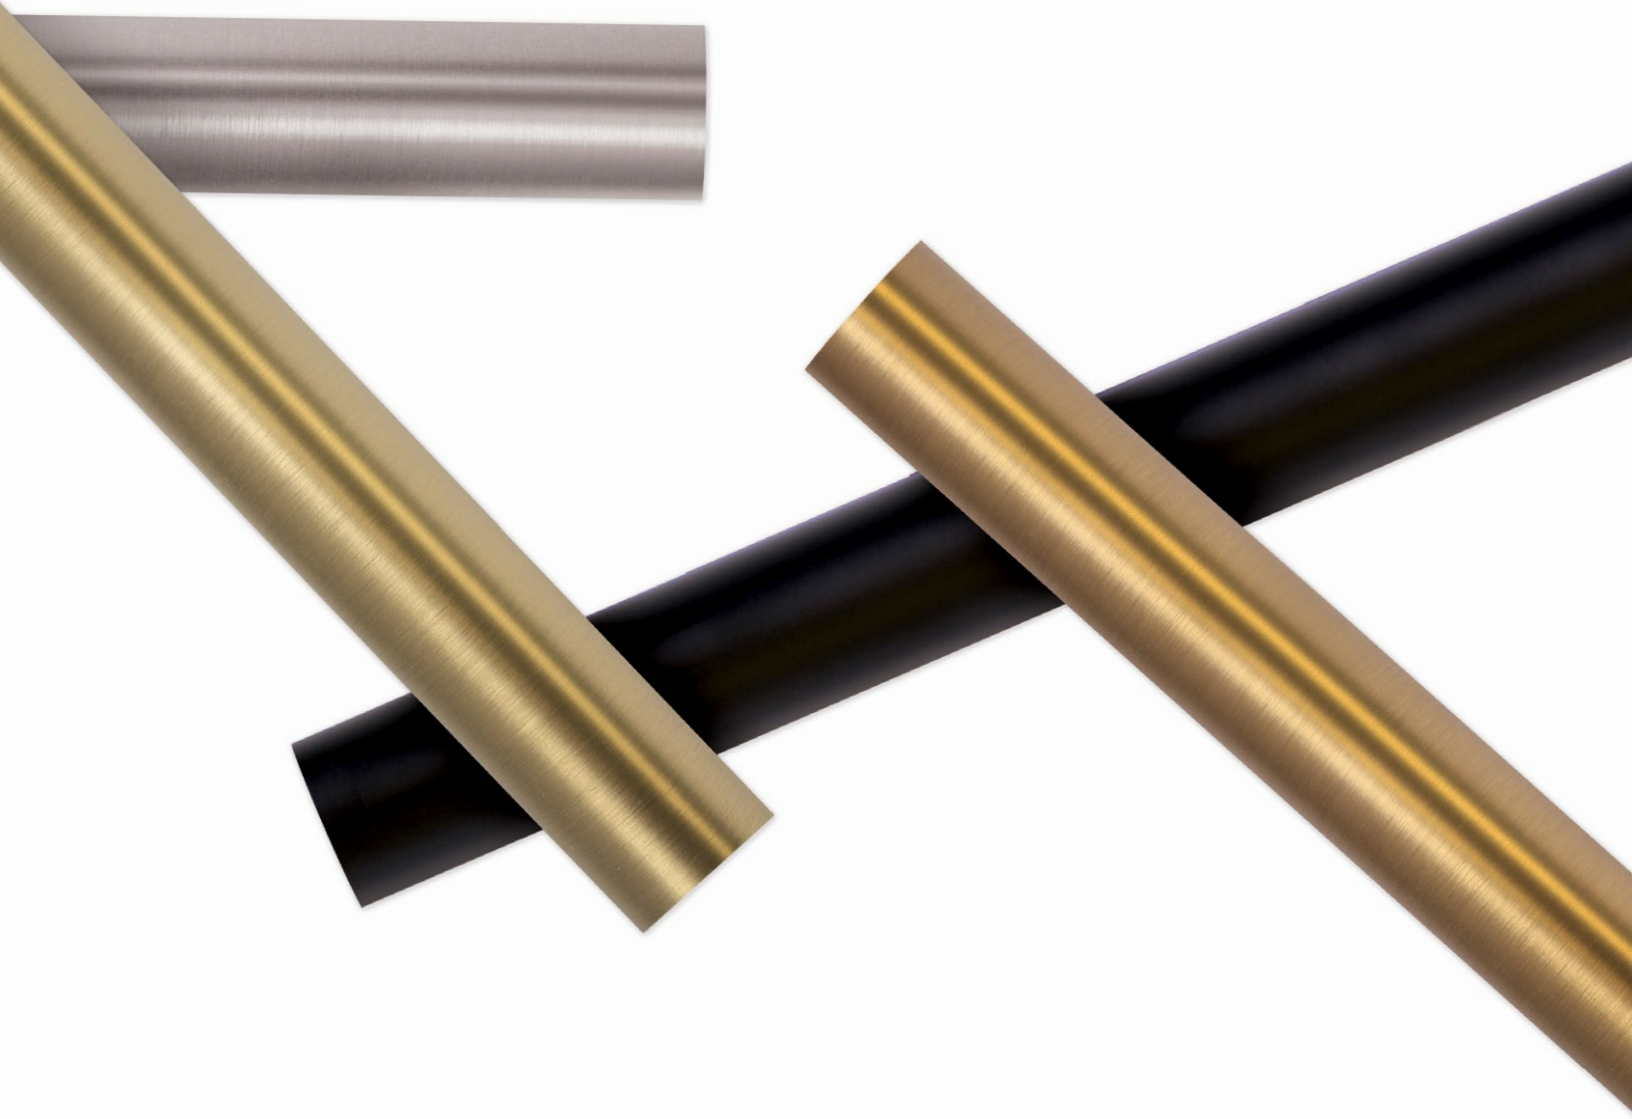

POLES

1 3/8" STATIONARY POLE

Brushed Bronze, Satin Nickel shown.

Fixed width, 8'.

Available in all colors.

Select finishes are color coordinated.

Refer to price guide for details.

1 3/8" STATIONARY TELESCOPING POLE

Gilded Bronze, Black shown.

36"-66", 66"-120", 120"-180".

Available in all colors.

Select finishes are color coordinated.

Refer to price guide for details.

See page 25 for available colors.