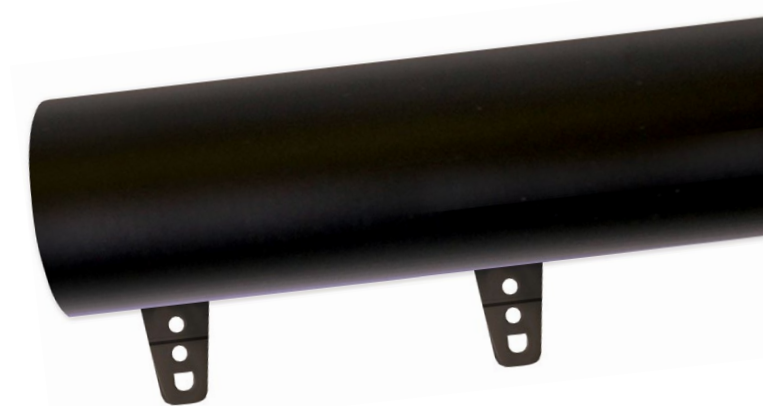

1 3/8" ESTATE™ ROD
WITH SLIDES

Antique Silver shown.
Custom sizes only.
Available in 1 3/8", 2".
Available in all colors.
Select finishes are color coordinated.
Refer to price guide for details.