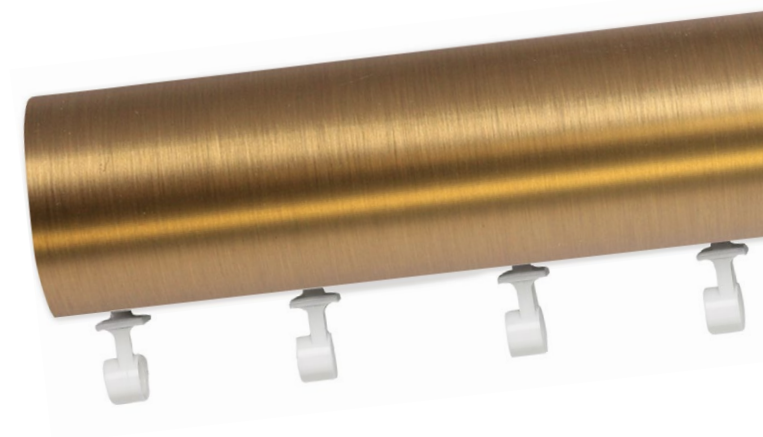

ESTATE™ KEYSTONES

Gilded Bronze shown.
Available in 1 3/8", 2".
Available in all colors.
Select finishes are color coordinated.
Refer to price guide for details.

See page 25 for available colors.