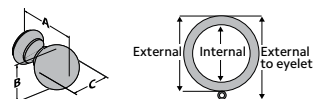

### Bypass C-Ring

A (internal)	B (external)	C (B to eyelet)
1 3/8"	1 3/4"	2 1/8"
2"	-	-

Available in all colors.  
Use guide below for size reference.

### Ring

A (internal)	B (external)	C (B to eyelet)
1 3/8"	1 3/4"	2 1/8"
2"	-	-

Available in all colors.  
Use guide below for size reference.

### Transitional Ring

A (internal)	B (external)	C (B to eyelet)
1 3/8"	1 5/8"	2"
2"	-	-

Available in all colors.  
Use guide below for size reference.

Use the measurement guide to the left to help determine the correct dimensions for each product.