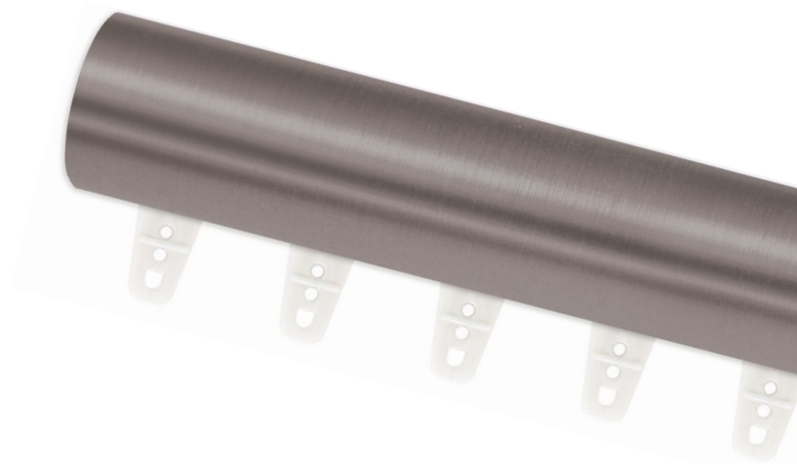

2" ESTATE™ ROD
WITH RIPPLEFOLD™

Gilded Bronze shown.
Custom sizes only.
Available in 1 3/8", 2".
Available in all colors.
Select finishes are color coordinated.
Refer to price guide for details.