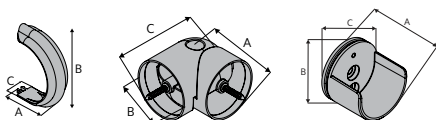

## Estate™ Ring

A	B	C
(internal)	(external)	(B to eyelet)
1 3/8"	-	-
2"	2"	2 3/4"

Available in all colors.  
Use guide below for size reference.

## Swivel Socket

A	B	C
(to center)	(height)	(full length)
1 3/8"	1 1/32"	1 7/16"
2"	1 5/8"	2 5/8"

Available in all colors.  
Use guide below for size reference.

## Inside Mount Socket

A	B	C
(depth)	(height)	(width)
1 3/8"	1 1/4"	1 5/8"

Available in all colors.  
Use guide below for size reference.

Use the measurement guide to the left to help determine the correct dimensions for each product.