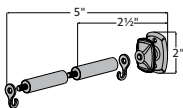

3" Medallion Holdback
Post arm with 2 1/2" or 5" clearance included