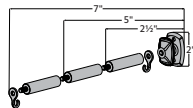

4 1/2" Medallion Holdback
Post arm with 2 1/2", 5" or 7" clearance included

Available in all colors.